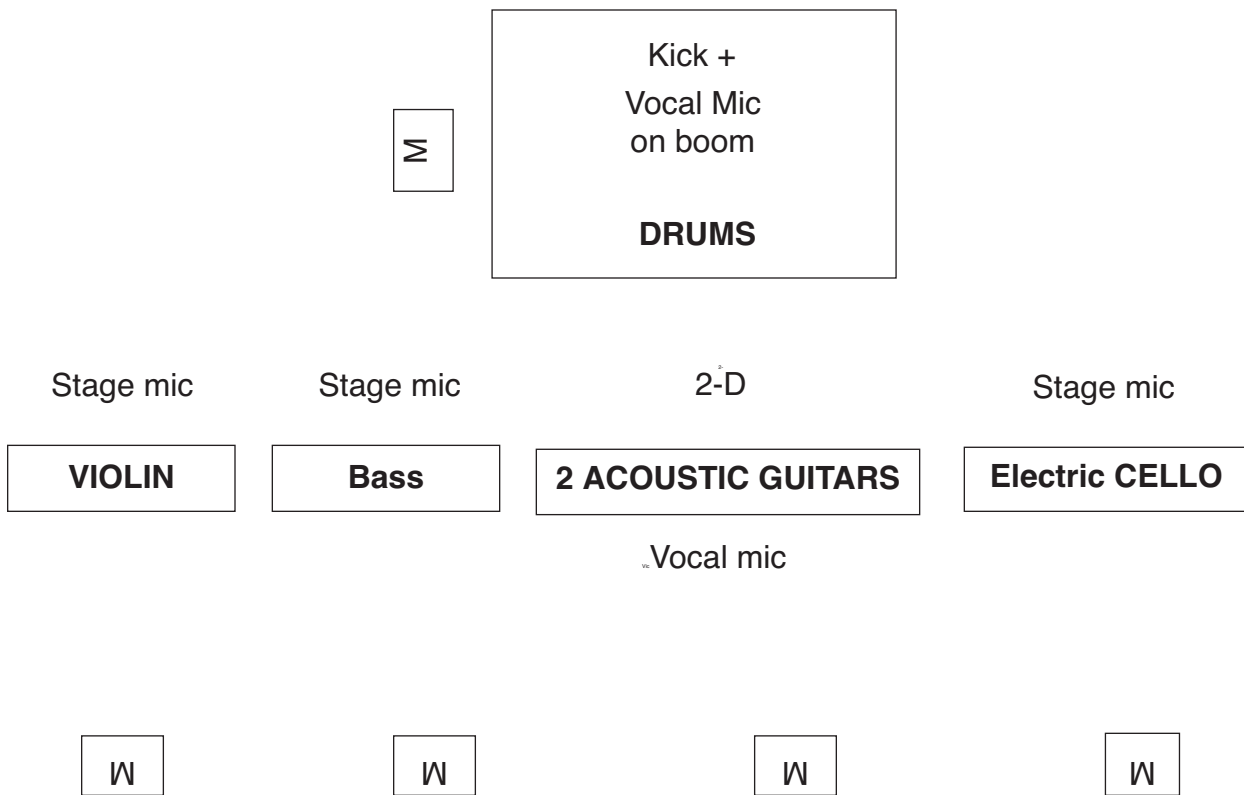

CLASSICAL BLAST

STAGE PLOT

M = monitor

D = direct out

Venue: _____

Performance Date: _____

Time: _____

Mixing Notes: Position cello in mix as bass